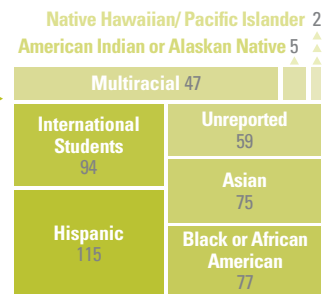

48%

Of Incoming Enrolled Students are Female

52%

Of Incoming Enrolled Students are Male

36%

Non-White Students

94

International Transfer Students