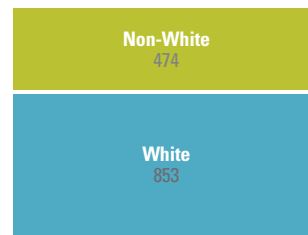

1,327

Incoming Enrolled Transfer Students

1 in 5

NC State Grads Entered as a Transfer Student

291

Number of Different Institutions that Students have Transferred from

51%

Transferred from an NC Community College

48%

Of Incoming Enrolled Students are Female

52%

Of Incoming Enrolled Students are Male

36%

Non-White Students

94

International Transfer Students