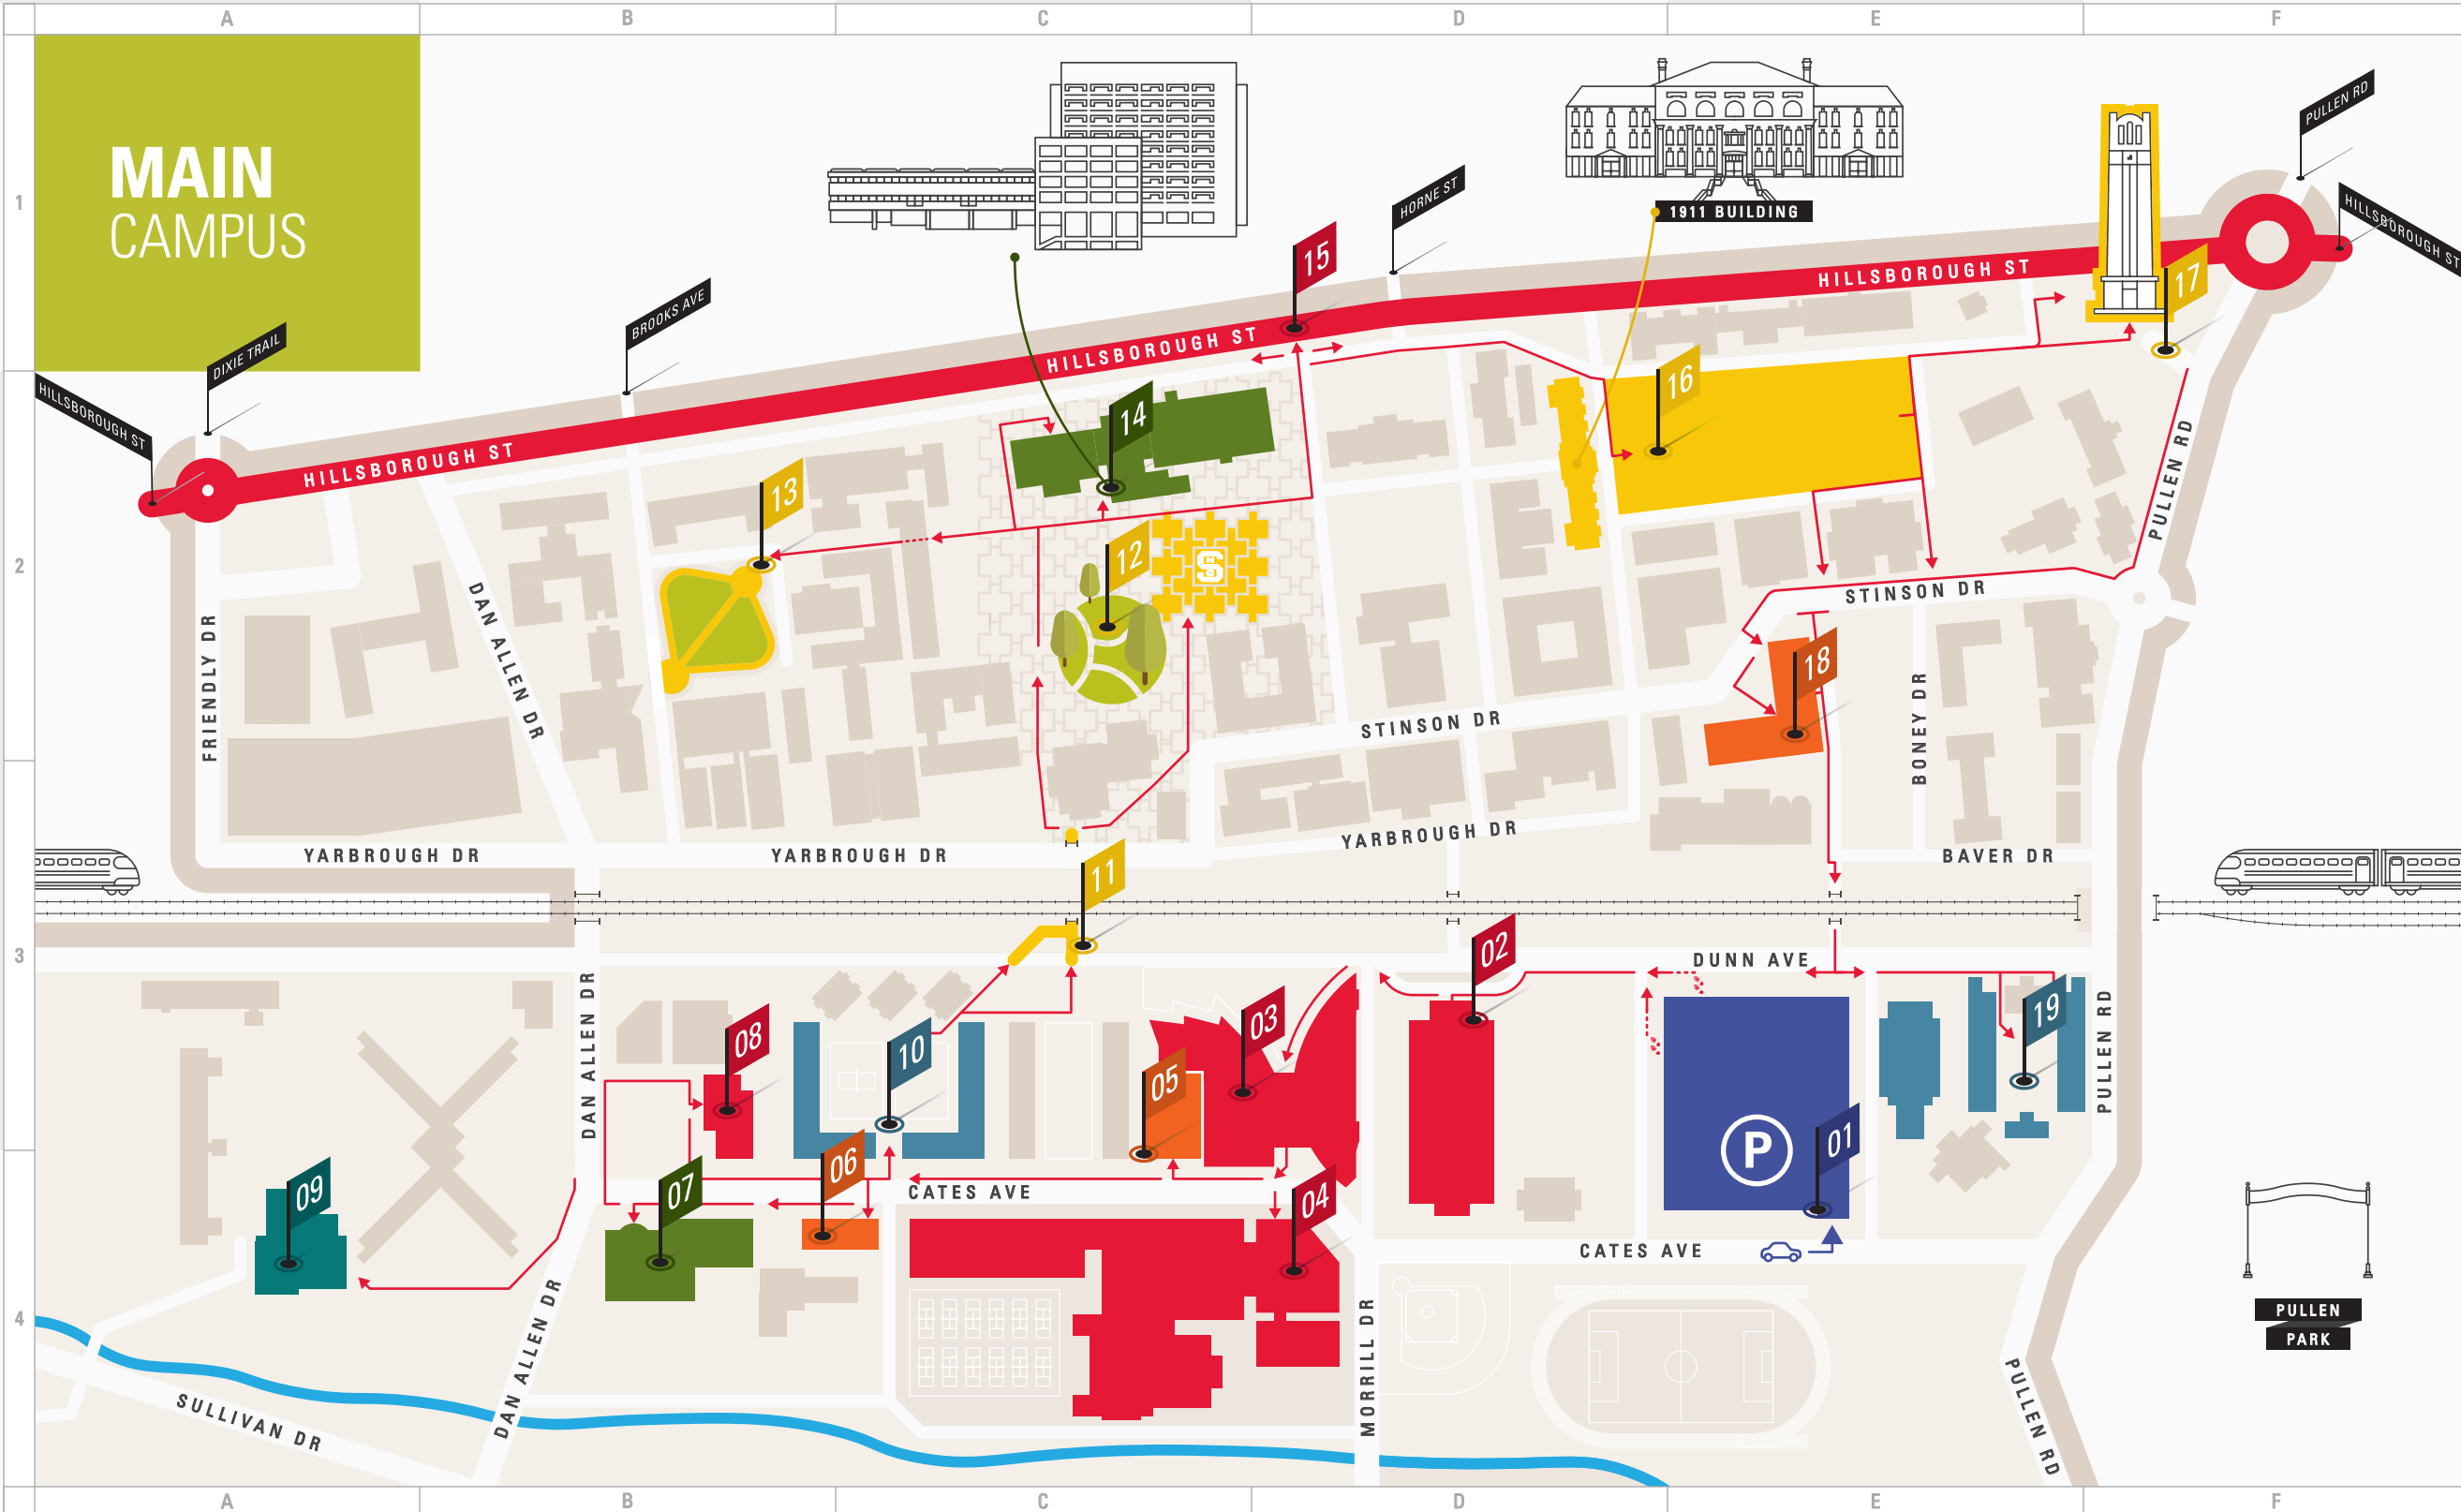

Start Here

WELCOME TO THE PACK

1 VISITOR PARKING E4

Coliseum Parking Deck
201 Jensen Dr.
Raleigh, NC 27606
PAY LOT (LOWER LEVEL)
ENTRANCE ON CATES AVE

2 REYNOLDS COLISEUM D3

3 TALLEY STUDENT UNION D3

4 WELLNESS AND RECREATION CENTER D4

15 HILLSBOROUGH STREET D1

14 HILL LIBRARY C2

13 SCOTT COURTYARD B2

12 THE BRICKYARD C2

11 FREE EXPRESSION TUNNEL C3

7 CAMPUS HEALTH CENTER B4

8 WITHERSPOON STUDENT CENTER B3

9 NC STATE DINING A4
FOUNTAIN DINING HALL

10 UNIVERSITY HOUSING C3
OWEN/TUCKER