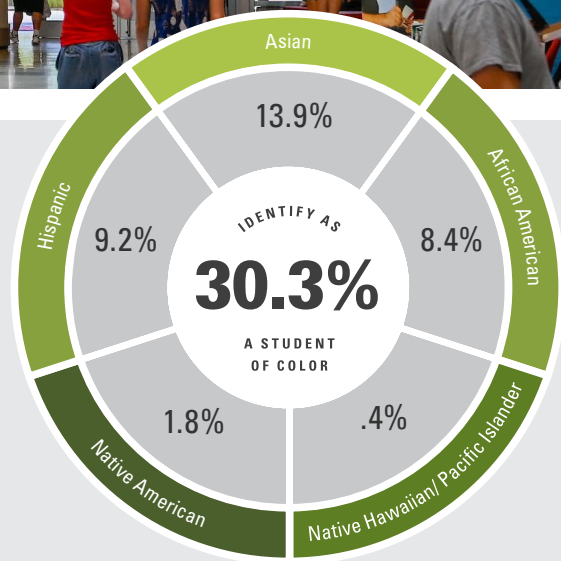

Enrolled:

5,614

Admits:

15,749

(39.5%)

Total Applicants:

39,855

DIVERSITY

These individual percentages add to more than the total as they are inclusive of the growing number of students who identify with more than one race or ethnicity.

MIDDLE 50% RANGES

WEIGHTED GPA

4.24

4.5

3.5