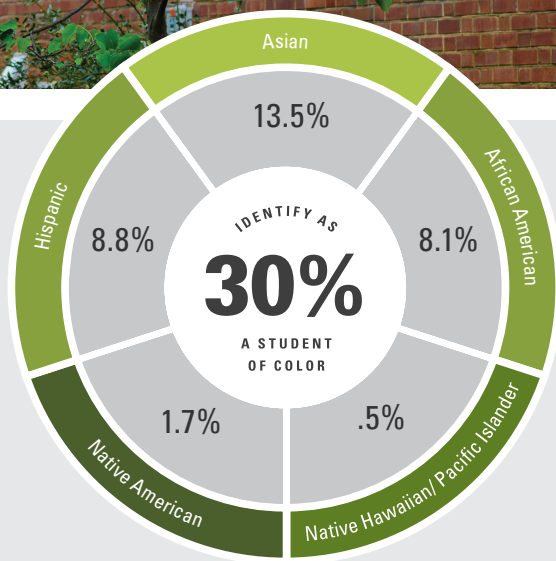

Enrolled:

5,580

Admits:

16,665

(47%)

Total Applicants:

35,440

DIVERSITY

Welcoming the largest class in university history, the number of students of color represents a 23% increase over last year.

These individual percentages add to more than the total as they are inclusive of the growing number of students who identify with more than one race or ethnicity.